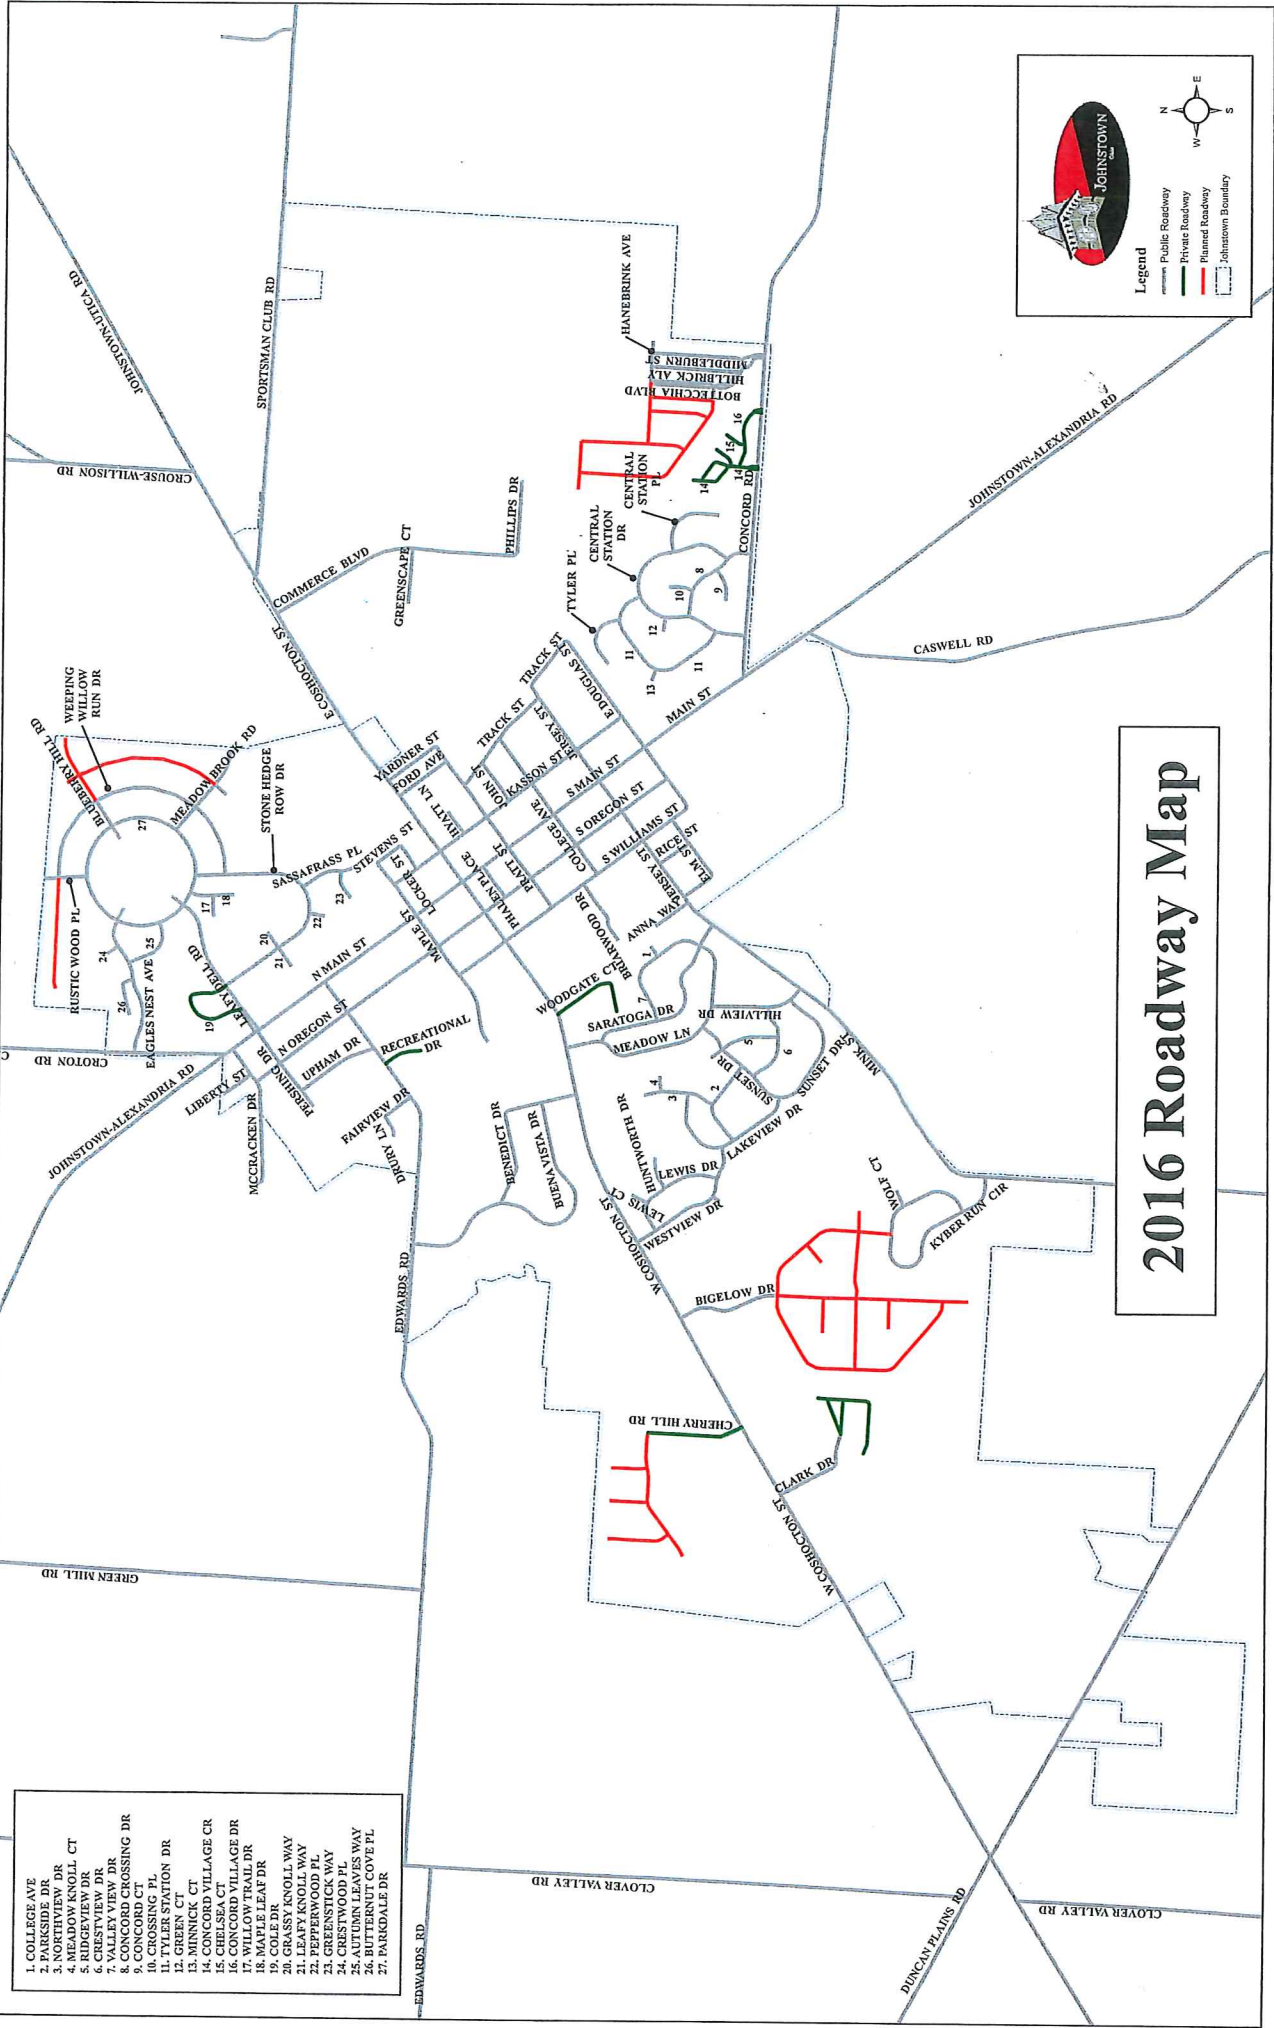

**Legend**

- Public Roadway
- Private Roadway
- Planned Roadway
- Johnstown Boundary

# 2016 Roadway Map

1. COLLEGE AVE
2. PARKSIDE DR
3. NORTHVIEW DR
4. MOUNTAIN VIEW CT
5. RIDGEVIEW DR
6. CRESTVIEW DR
7. VALLEY VIEW DR
8. CONCORD CROSSING DR
9. CONCORD CT
10. TYLER STATION DR
11. TYLER STATION DR
12. GREEN CT
13. MINNICK CT
14. CONCORD VILLAGE CR
15. CHELSEA CT
16. CONCORD VILLAGE DR
17. WILLOW CREEK DR
18. MAPLE LEAF DR
19. COLE DR
20. GRASSY KNOLL WAY
21. LEAFY KNOLL WAY
22. PEPPERWOOD PL
23. GREENWOOD WAY
24. CRESTWOOD PL
25. AUTUMN LEAVES WAY
26. BUTTERNUT COVE PL
27. PARKDALE DR