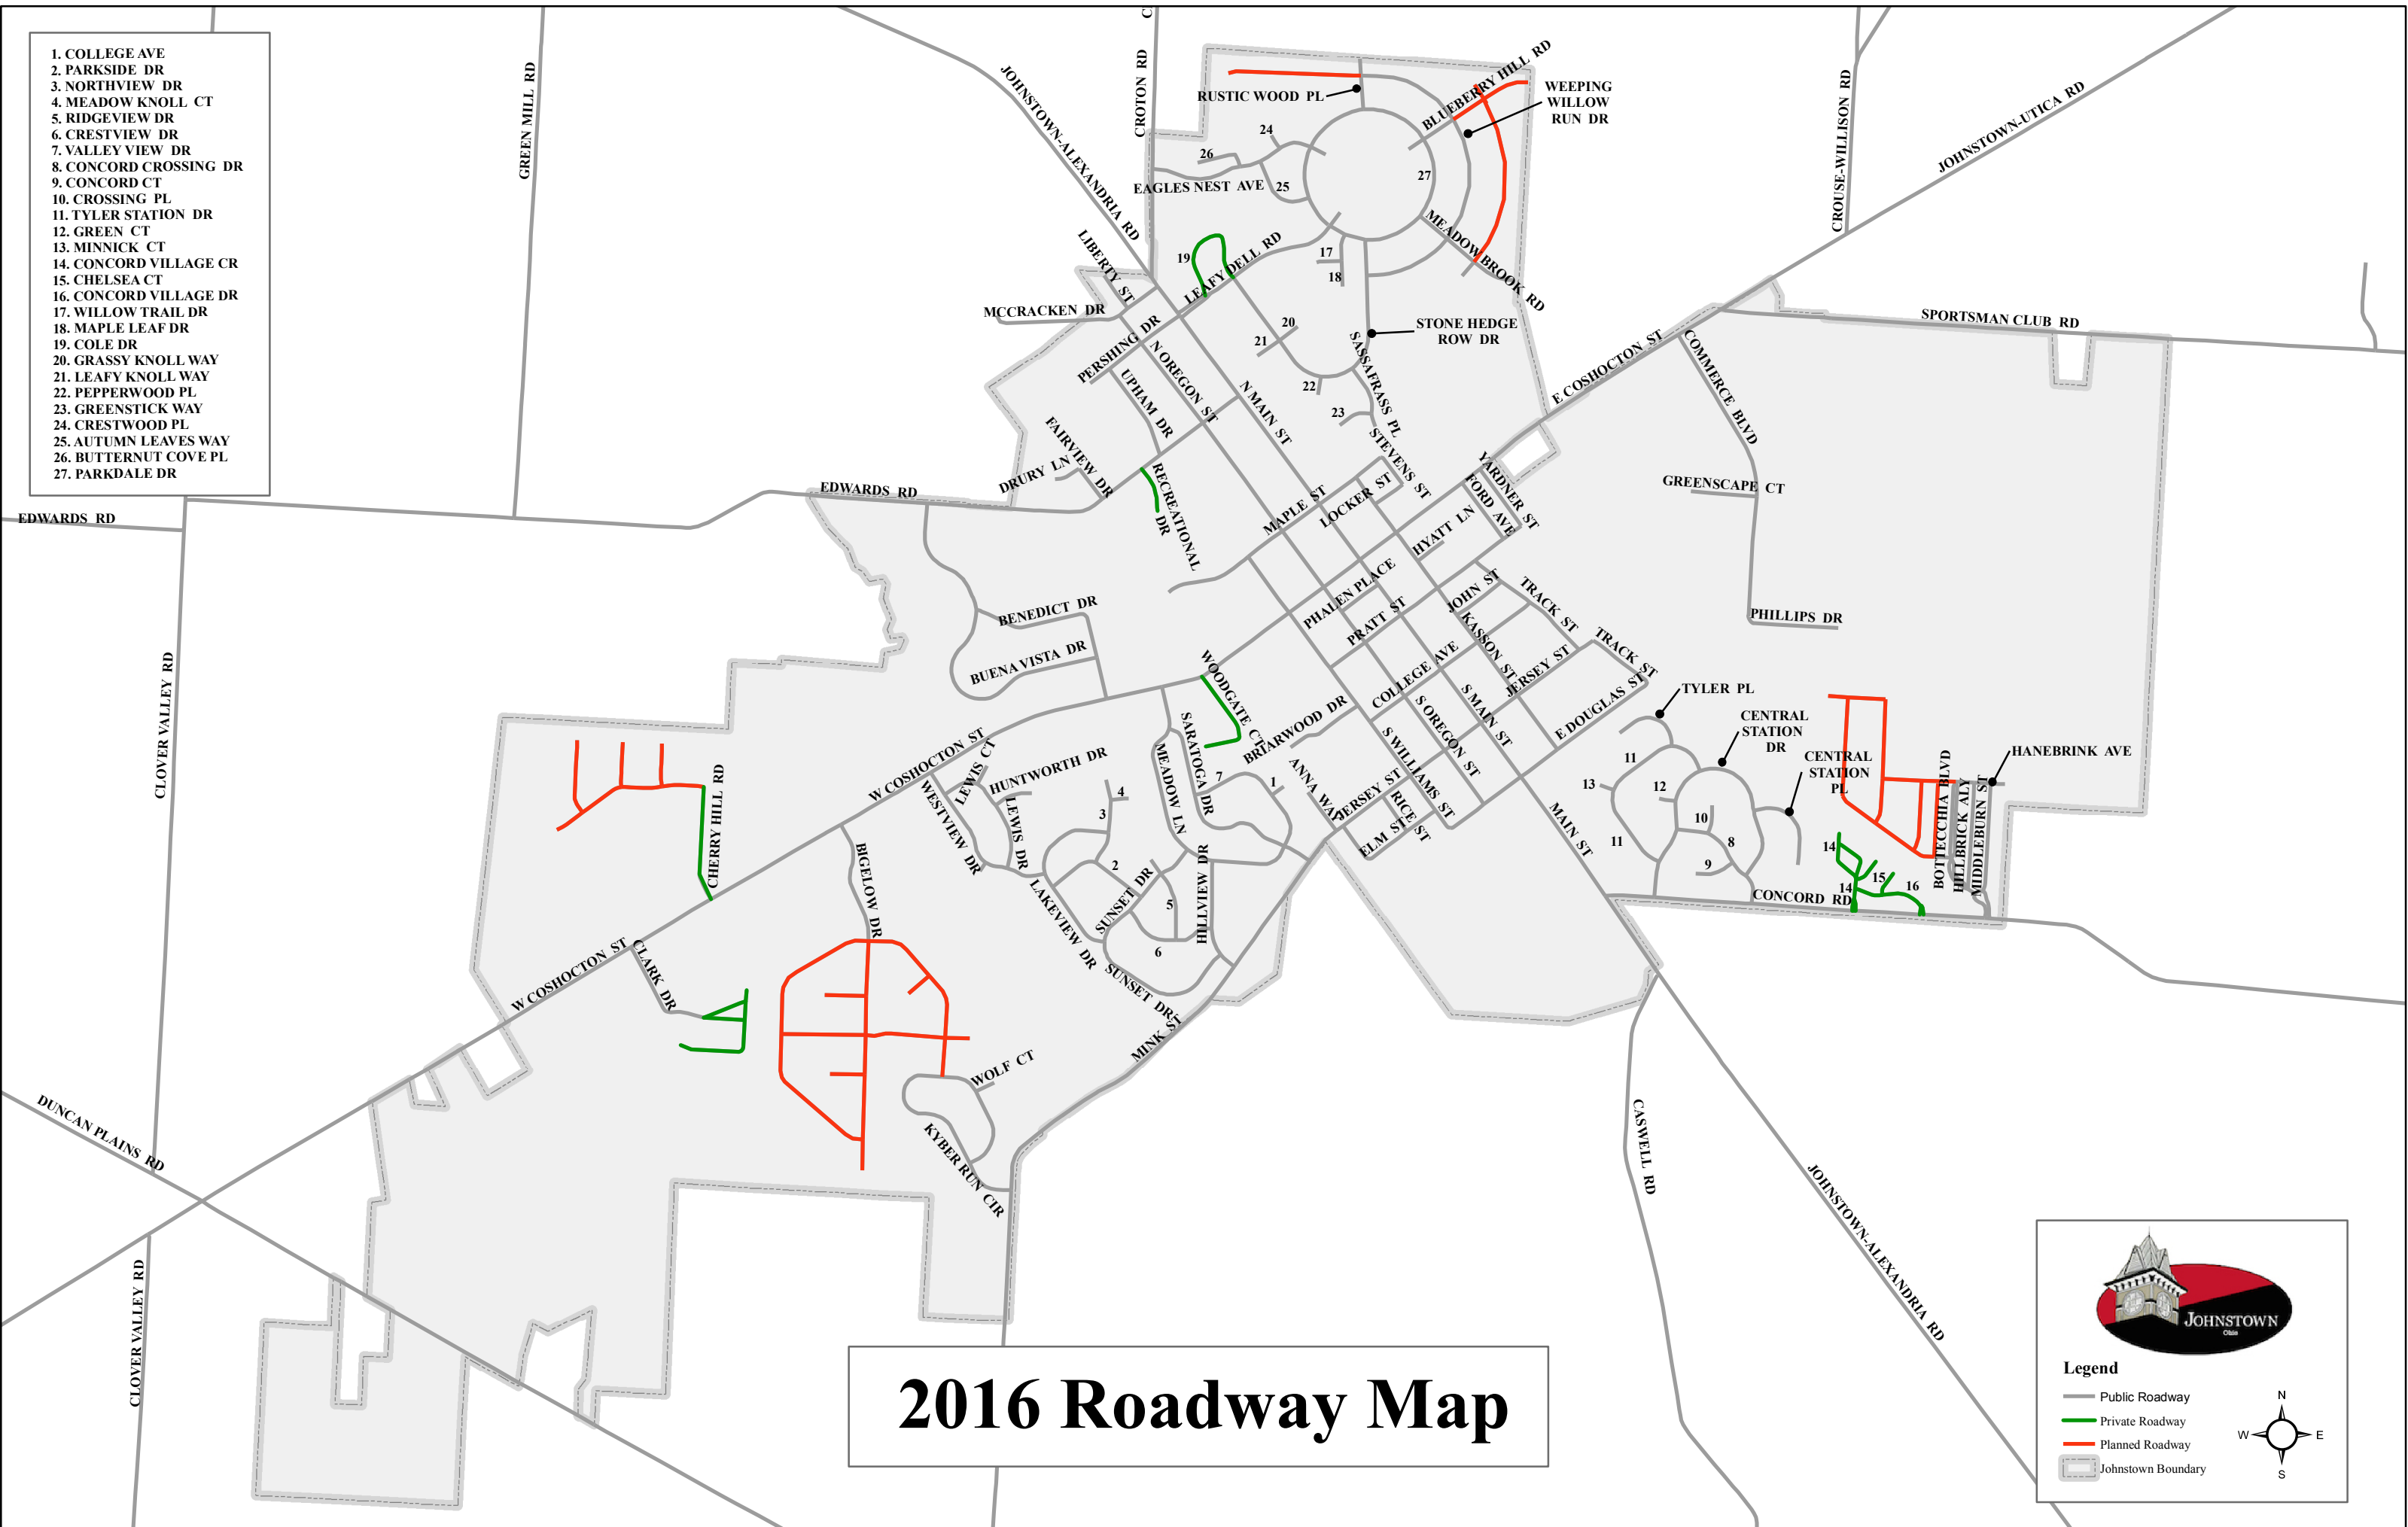

1. COLLEGE AVE
2. PARKSIDE DR
3. NORTHVIEW DR
4. MEADOW KNOLL CT
5. RIDGEVIEW DR
6. CRESTVIEW DR
7. VALLEY VIEW DR
8. CONCORD CROSSING DR
9. CONCORD CT
10. CROSSING PL
11. TYLER STATION DR
12. GREEN CT
13. MINNICK CT
14. CONCORD VILLAGE CR
15. CHELSEA CT
16. CONCORD VILLAGE DR
17. WILLOW TRAIL DR
18. MAPLE LEAF DR
19. COLE DR
20. GRASSY KNOLL WAY
21. LEAFY KNOLL WAY
22. PEPPERWOOD PL
23. GREENSTICK WAY
24. CRESTWOOD PL
25. AUTUMN LEAVES WAY
26. BUTTERNUT COVE PL
27. PARKDALE DR